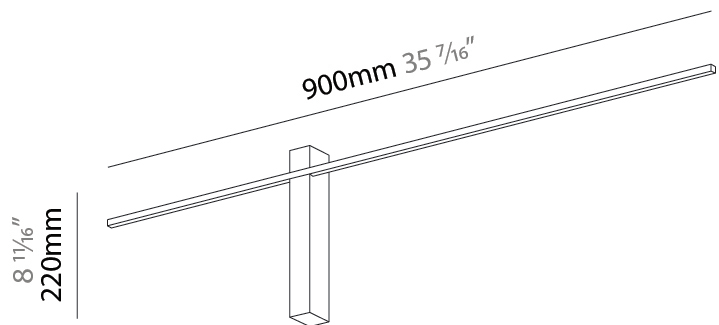

JUST BLACK LINE SURFACE

A33300-

base number LED
Dimming

1. To build a product code in our configurator select the specify button on the base model # product page
2. To build a manual product code on this datasheet choose from the options listed below in blue font and add the suffix to the base model #

GENERAL

Series: Just Black Line
Partner: Prolicht
Division: Architectural
Installation: Surface
Product Type: Wall Surface
Mounting Location: Wall
Light Distribution: Indirect

PHYSICAL

Shape: Rectangle
Length (mm): 900
Length (in): 35 7/16
Width (mm): 30
Width (in): 1 3/16
Height (mm): 40
Height (in): 1 9/16
Fixture Finish: BLK
Fixture Material: Aluminum

ELECTRICAL

Lamp Type: LED (Zhaga Standard)
Input Wattage (W): 11
Total Output Wattage (W): 10
Dimming: [Non-Dimmable](#)
Driver Included: Yes
Driver Location: Integrated
Driver Type: Constant Current - Universal
Driver Class: Class 2
Input Voltage (V): 120 - 277
Constant Current (mA): 400
Upon Request: Remote : 0-10V Dimming

LED

Color Temperature (°K): 2700 / 3000
Max. Delivered Lumen (lm): 434 / 535
Nominal Lumen (lm): 434 / 535
CRI: >80 CRI
Lamp Life (hrs): 50000

OPTICAL

Beam Angle: 178
Adjustability: Fixed

RATINGS AND CERTIFICATIONS

Certified By: CSA Certified to UL and CSA Standards
IP rating: IP20