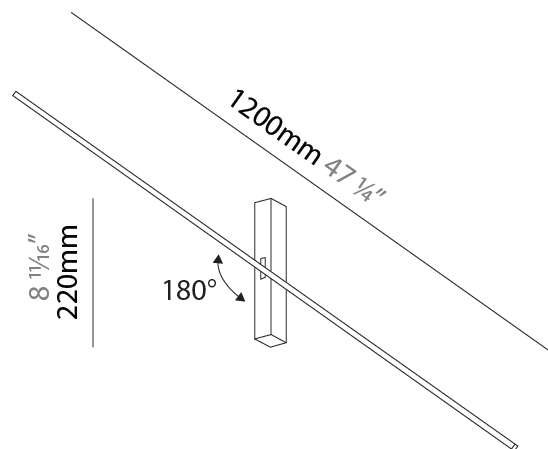

JUST BLACK LINE SURFACE

A33302-

base number
Color   LED
Temperature   Dimming

1. To build a product code in our configurator select the specify button on the base model # product page
2. To build a manual product code on this datasheet choose from the options listed below in blue font and add the suffix to the base model #

GENERAL

Series: Just Black Line
Partner: Prolicht
Division: Architectural
Installation: Surface
Product Type: Wall Surface
Mounting Location: Wall
Light Distribution: Indirect

PHYSICAL

Shape: Rectangle
Length (mm): 1200
Length (in): 47 1/4
Width (mm): 30
Width (in): 1 3/16
Height (mm): 220
Height (in): 8 2/3
Fixture Finish: BLK
Fixture Material: Aluminum

ELECTRICAL

Lamp Type: LED (Zhaga Standard)
Input Wattage (W): 14
Total Output Wattage (W): 12.7
Dimming: Tri-Mode (Non-Dimming and Phase Dimming (120Vac only) and 0-10V Dimming)
Driver Included: Yes
Driver Location: Integrated
Driver Type: Constant Current - Universal
Driver Class: Class 2
Input Voltage (V): 120 - 277
Constant Current (mA): 550
Upon Request: Remote : DALI Dimming

LED

Color Temperature (°K): 2700 / 3000
Max. Delivered Lumen (lm): 628 / 736
Nominal Lumen (lm): 628 / 736
CRI: >80 CRI
Lamp Life (hrs): 50000

OPTICAL

Beam Angle: 178
Adjustability: Fixed

RATINGS AND CERTIFICATIONS

Certified By: CSA Certified to UL and CSA Standards
IP rating: IP20

PROJECT
TYPE
SPECIFIER
QUANTITY
DATE